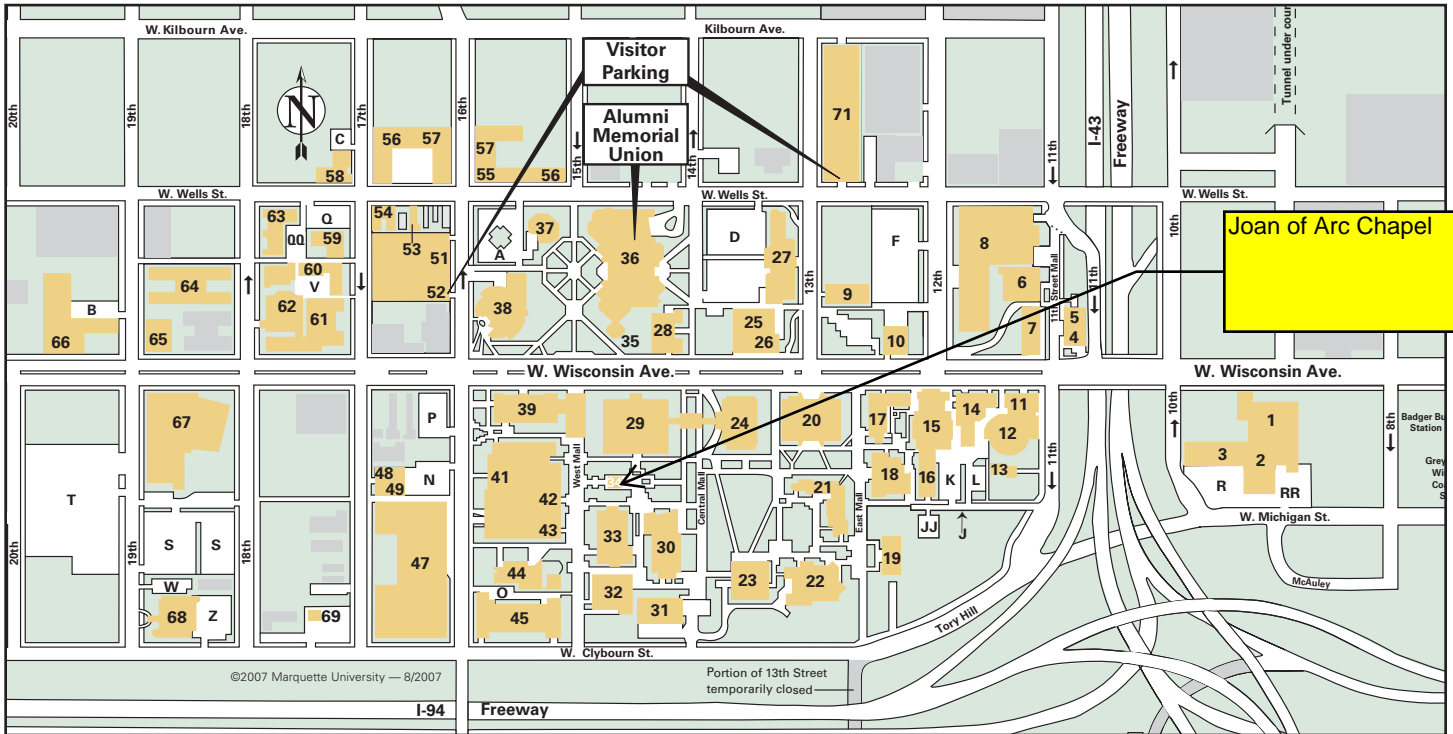

# Marquette University Campus Map

Helpaer Theatre	22
Al McGuire Center	8
Rec Plex	2
Union Sports Annex	55
Valley Fields (not shown)	70
Varsity Theatre	25
Weasler Auditorium	37